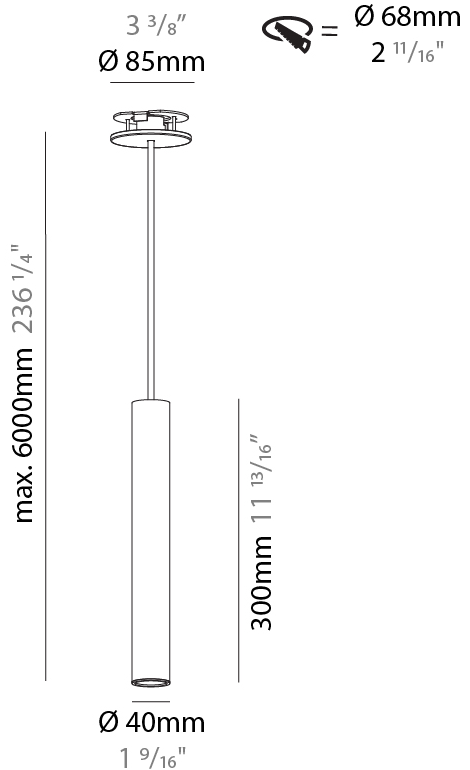

GENERAL

Series: Hangover
Subseries: Hangover Monopoint Recessed Canopy
Brand: Prolicht
Division: Architectural
Mounting Type: Suspension
Mounting Location: Ceiling
Subcategory: Pendant

PHYSICAL

Shape: Cylinder
Diameter (mm): 40
Diameter (in): 1 9/16"
Height (mm): 300
Height (in): 11 13/16"
Max. Overall Height (mm): 2300
Max. Overall Height (in): 90 9/16"
Light Distribution: Downlight
Diffuser: Shine Ring 0-6
Fixture Finish: SSR / BKV / CWI / CRY / HAB / UFT / ITA / RUA / FTG / MYG / LOD / PUS / FRO / FUP / KIA / POP / BLS / SPG / MEY / GOH / GUM / CHC / COM / ABZ / JAG / OBR / MOS / ROR
Fixture Material: Aluminum
Cable Details: 2000mm / 6000mm Cable in White / Black / Orange / Red
Cut-out Measurements: 68mm / 2 11/16"

ELECTRICAL

Lamp Type: LED (Zhaga Standard)
Input Wattage (W): 10.9
Total Output Wattage (W): 9
Dimming: Non-Dimmable
Driver Included: Yes
Driver Location: External
Driver Type: Constant Current
Driver Class: Class 2
Input Voltage (V): 120
Constant Current (mA): 500
Upon Request: Remote: 0-10Vdc dimming / Phase dimming 120Vac

LED

Number of LEDs: 1
Color Temperature (°K): 2700 / 3000 / 4000
Max. Delivered Lumen (lm): 842
CRI: >90 CRI
Lamp Life (hrs): 50000
Upon Request: ***3500K available in minimum quantities (larger quantities upon request)

OPTICAL

Reflector°: 40 / 50

RATINGS AND CERTIFICATIONS

Certified By: Certified for North American Standards
IP rating: IP20