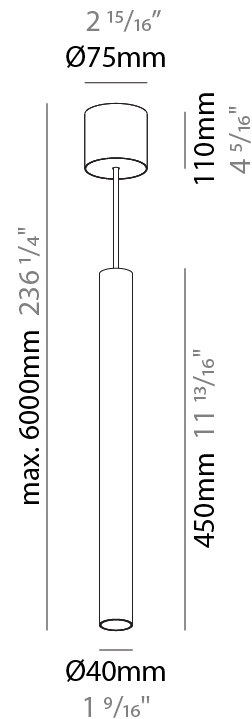

GENERAL

Series: Hangover
Subseries: Hangover Monopoint Surface Canopy
Brand: Prolicht
Division: Architectural
Mounting Type: Suspension
Mounting Location: Ceiling
Subcategory: Pendant

PHYSICAL

Shape: Cylinder
Diameter (mm): 40
Diameter (in): 1 9/16
Height (mm): 450
Height (in): 17 13/16
Max. Overall Height (mm): 2450
Max. Overall Height (in): 96 7/16
Light Distribution: Downlight
Diffuser: Shine Ring 0-6
Fixture Finish: SSR / BKV / CWI / CRY / HAB / UFT / ITA / RUA / FTG / MYG / LOD / PUS / FRO / FUP / KIA / POP / BLS / SPG / MEY / GOH / GUM / CHC / COM / ABZ / JAG / OBR / MOS / ROR
Fixture Material: Aluminum
Cable Details: 2000mm / 6000mm Cable in White / Black / Orange / Red

ELECTRICAL

Lamp Type: LED (Zhaga Standard)
Input Wattage (W): 10.9
Total Output Wattage (W): 9
Dimming: Non-Dimmable
Driver Included: Yes
Driver Location: Integrated
Driver Type: Constant Current
Driver Class: Class 2
Housing: ENCP3
Input Voltage (V): 120
Constant Current (MA): 500
Upon Request: Remote: 0-10Vdc dimming / Phase dimming 120Vac

LED

Number of LEDs: 1
Color Temperature (°K): 2700 / 3000 / 4000
Max. Delivered Lumen (lm): 842
CRI: >90 CRI
Efficiency (%): 86
Lamp Life (hrs): 50000
Upon Request: ***3500K available in minimum quantities (larger quantities upon request)

OPTICAL

Reflector: 40 / 50

RATINGS AND CERTIFICATIONS

Certified By: Certified for North American Standards
IP rating: IP20