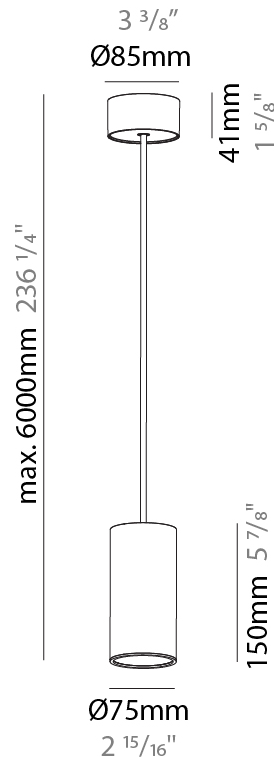

GENERAL

Series: Hangover
Subseries: Hangover Monopoint Surface Canopy
Brand: Prolicht
Division: Architectural
Mounting Type: Suspension
Mounting Location: Ceiling
Subcategory: Pendant

PHYSICAL

Shape: Cylinder
Diameter (mm): 75
Diameter (in): 2 ¹⁵/₁₆
Height (mm): 150
Height (in): 5 ⁷/₈
Max. Overall Height (mm): 2150
Max. Overall Height (in): 84 ⁵/₈
Light Distribution: Direct / Indirect
Diffuser: Shine Ring 0-6
Fixture Finish: SSR / BKV / CWI / CRY / HAB / UFT / ITA / RUA / FTG / MYG / LOD / PUS / FRO / FUP / KIA / POP / BLS / SPG / MEY / GOH / GUM / CHC / COM / ABZ / JAG / OBR / MOS / ROR
Fixture Material: Aluminum
Cable Details: 2000mm / 6000mm Cable in White / Black / Orange / Red

ELECTRICAL

Lamp Type: LED (Zhaga Standard)
Input Wattage (W): 10.9
Total Output Wattage (W): 9
Dimming: Non-Dimmable
Driver Included: Yes
Driver Location: Integrated
Driver Type: Constant Current
Driver Class: Class 2
Housing: ENCP3
Input Voltage (V): 120
Constant Current (MA): 500
Upon Request: Remote: 0-10Vdc dimming / Phase dimming 120Vac

LED

Number of LEDs: 2
Color Temperature (°K): 2700 / 3000 / 4000
Max. Delivered Lumen (lm): 911
CRI: >90 CRI
Efficiency (%): 86
Lamp Life (hrs): 50000

OPTICAL

Reflector: 18 / 36 / 52

RATINGS AND CERTIFICATIONS

Certified By: Certified for North American Standards
IP rating: IP20