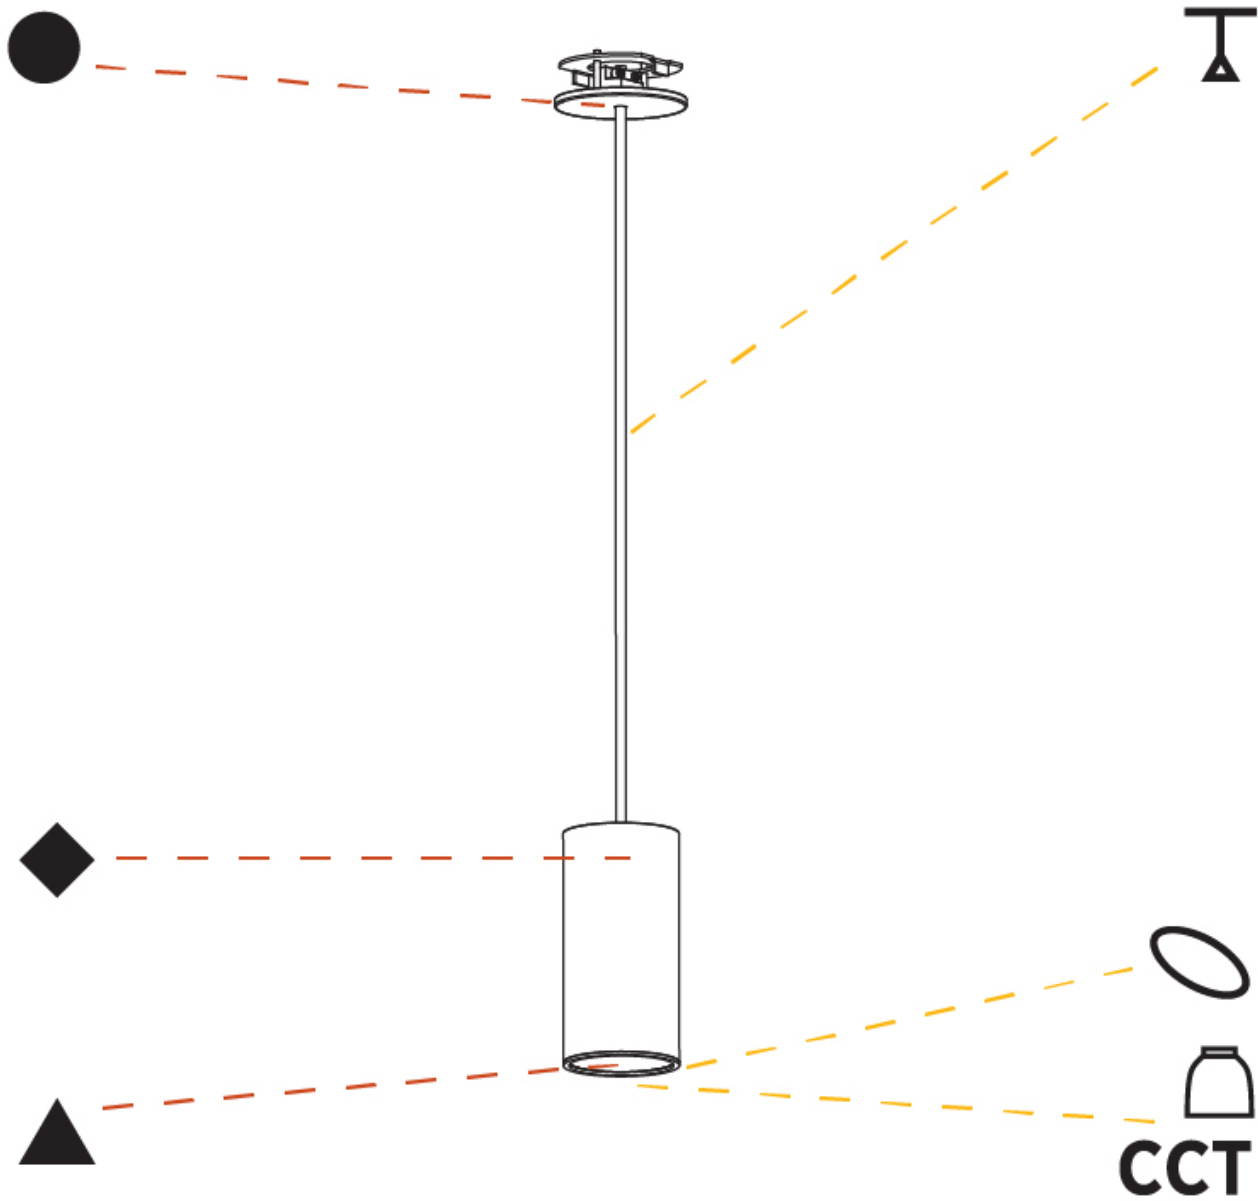

HANGOVER MONOPOINT RECESSED CANOPY SUSPENSION

A300150-

PROJECT
TYPE
SPECIFIER
QUANTITY
DATE

A