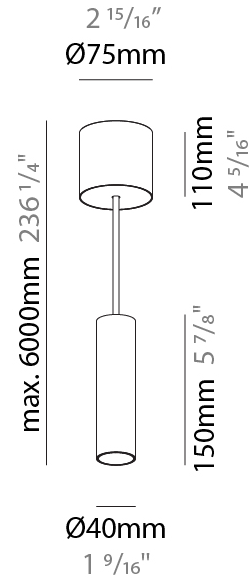

GENERAL

Series: Hangover
Subseries: Hangover Monopoint Surface Canopy
Brand: Prolicht
Division: Architectural
Mounting Type: Suspension
Mounting Location: Ceiling
Subcategory: Pendant

PHYSICAL

Shape: Cylinder
Diameter (mm): 40
Diameter (in): 1 9/16
Height (mm): 150
Height (in): 5 7/8
Max. Overall Height (mm): 2150
Max. Overall Height (in): 84 5/8
Light Distribution: Downlight
Weight (kg): 0.75
Weight (lbs): 1.65
Diffuser: Shine Ring 0-6
Fixture Finish: SSR / BKV / CWI / CRY / HAB / UFT / ITA / RUA / FTG / MYG / LOD / PUS / FRO / FUP / KIA / POP / BLS / SPG / MEY / GOH / GUM / CHC / COM / ABZ / JAG / OBR / MOS / ROR
Fixture Material: Aluminum
Cable Details: 2000mm / 6000mm Cable in White / Black / Orange / Red

ELECTRICAL

Lamp Type: LED (Zhaga Standard)
Input Wattage (W): 10.9
Total Output Wattage (W): 9
Dimming: Non-Dimmable
Driver Included: Yes
Driver Location: Integrated
Driver Type: Constant Current
Driver Class: Class 2
Input Voltage (V): 120
Constant Current (MA): 500
Upon Request: Remote: 0-10Vdc dimming / Phase dimming 120Vac

LED

Number of LEDs: 1
Color Temperature (°K): 2700 / 3000 / 4000
Max. Delivered Lumen (lm): 842
CRI: >90 CRI
Lamp Life (hrs): 50000

OPTICAL

Reflector: 40 / 50

RATINGS AND CERTIFICATIONS

Certified By: Certified for North American Standards
IP rating: IP20